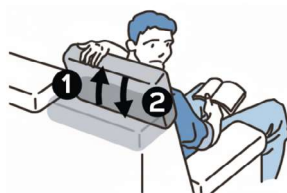

Family	Angles	Steps	Accessories	Note	Code
1000	90°-180°	6	Return spring-Stirrup "L"		MOPA2931
1000	90°-150°	4	Return spring-Stirrup "L"		MOPA2038
1000	90°-135°	3	Return spring-Stirrup "L"		MOPA2777
1000	135°-165°	2	Return spring-Stirrup "L"		MOPA5257
1000	180°-210°	2	Return spring-Stirrup "L"		MOPA07958