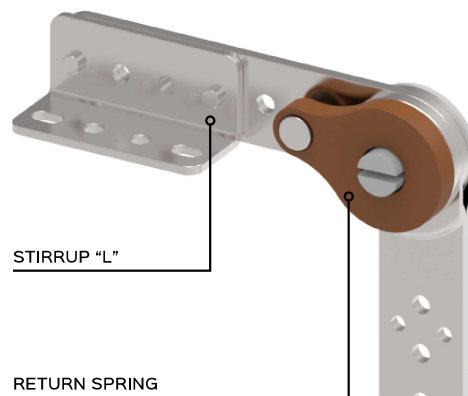

SEATTLE

BETWEEN HUMAN AND TECHNOLOGY

1000 OFF-CENTER RATCHET WITH RETURN SPRING AND STIRRUP "L"