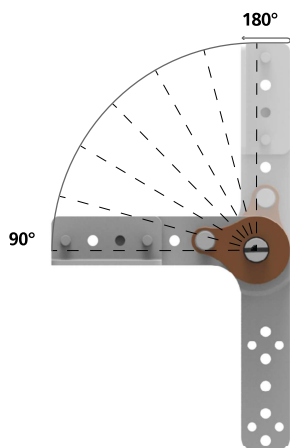

SEATTLE

BETWEEN HUMAN AND TECHNOLOGY

1000 OFF-CENTER RATCHET WITH RETURN SPRING AND STIRRUP "L"