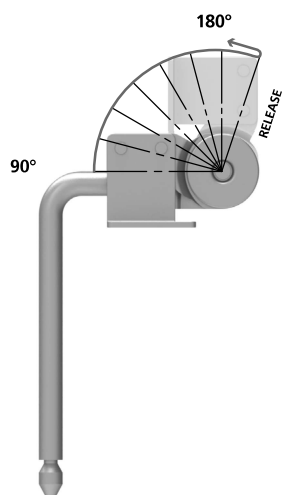

4000 FAST CLIP

FAST CLIP

Family	Angle	Steps	Assembly joint	Accessories	Note	Code
4000	90°-180°	6	Fast clip		Skin body modification	MOPA1582
4000	90°-180°	6	Fast clip			MOPA6633

1. To unlock, open fully
2. Lower all the way down
3. Lift and adjust as desired