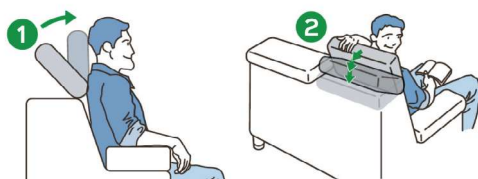

Benefit: All products belonging to family **Seattle 11000** have a friction ratchet mechanism that permits to set it in several positions, both in opening and closing, with no need to set the mechanism in the maximum opening position, release, closing, chosen position. Seattle 11000 are products with reduced and compact dimensions, versatile and particularly suitable for accessories with contemporary design and customized functions.

Family	Angles	Steps	Accessories	Note	Code
11000	130°-180°	Friction		F= 12Kg to 135mm from the centre	MOPA0054
11000	120°-180°	Friction		F= 17Kg to 96mm from the centre	MOPA1916
11000	120°-180°	Friction		F= 0,3Kg ot 96mm from the centre	MOPA5201
11000	63°-297°	Friction		F= 5Kg ot 120mm from the centre	MOPA08939