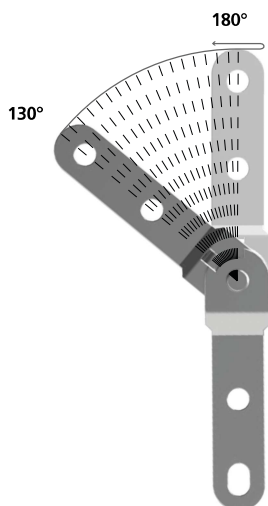

SEATTLE

BETWEEN HUMAN AND TECHNOLOGY

11000 FRICTION RATCHET