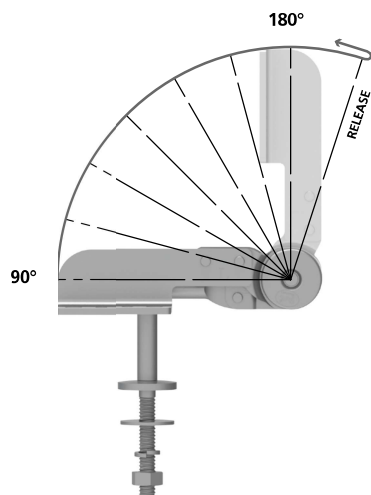

## 1000 THREADED JOINT

THREADED JOINT

Family	Angle	Steps	Assembly joint	Accessories	Note	Code
1000	90°-180°	6	Threaded joint		Skin body modification	MOPA0881
1000	90°-180°	6	Threaded joint		Shorted joint of 31mm	MOPA6061
1000	90°-180°	6	Threaded joint		Special joint 134 mm from the center of the ratchet, 45mm from the bushing	MOPA1283
1000	90°-165°	5	Threaded joint		Skin body modification	MOPA0886
1000	90°-135°	3	Threaded joint		Skin body modification	MOPA0883
1000	90°-120°	2	Threaded joint		Skin body modification	MOPA1428
1000	90°-180°	6	Filettato		Without skin body modification	MOPA7027
1000	90°-180°	6	Filettato		Compact bracket	MOPA9019
1000	90°-195°	7	Filettato		Skin body modification	MOPA07098

1. To unlock, open fully
2. Lower all the way down
3. Lift and adjust as desired

				<b>2YEARS</b>
Manual	Armchairs	Sofas	Cycles:50.000	Warranty