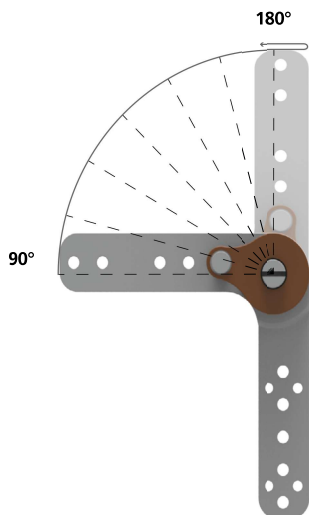

SEATTLE

BETWEEN HUMAN AND TECHNOLOGY

1000 OFF-CENTER RATCHET WITH RETURN SPRING

RETURN SPRING

Family	Angles	Steps	Accessories	Note	Code
1000	90°-180°	6	Return spring		MOPA0833
1000	90°-150°	4	Return spring		MOPA1279
1000	180°-240°	4	Return spring		MOPA0832
1000	180°-225°	3	Return spring		MOPA2337
1000	180°-210°	2	Return spring		MOPA2336
1000	195°-225°	2	Return spring		MOPA09394