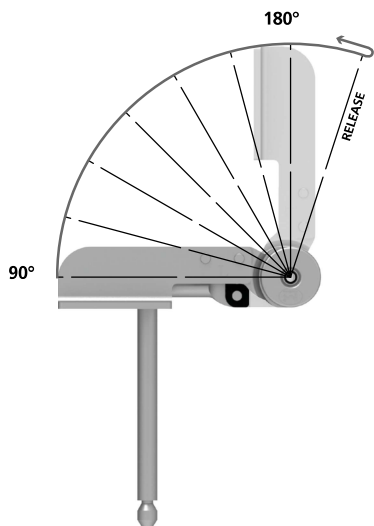

1000 FAST CLIP

FAST CLIP

Family	Angle	Steps	Assembly joint	Accessories	Note	Code
1000	90°-180°	6	Fast clip	Without bushing	Skin body modification	MOPA1492
1000	90°-180°	6	Fast clip	Without bushing	Skin body modification New throat	MOPA6038
1000	90°-180°	6	Fast clip	With bushing and internal clip	Without kin body modification	MOPA07149
1000	90°-165°	5	Fast clip	Without bushing	Skin body modification	MOPA1581
1000	90°-135°	3	Fast clip	Without bushing	Skin body modification Groove moved (23mm)	MOPA1646
1000	90°-135°	3	Fast clip	Without bushing	Skin body modification	MOPA2143
1000	90°-180°	3	Fast clip		Body skin modification Adjustable stem	MOPA08697

1. To unlock, open fully
2. Lower all the way down
3. Lift and adjust as desired

				2YEARS
Manual	Armchairs	Sofas	Cycles:50.000	Warranty