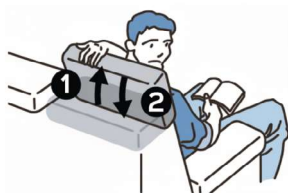

1000 FAST CLIP

FAST CLIP

Family	Angle	Steps	Assembly joint	Accessories	Note	Code
1000	90°-180°	6	Fast clip	Without bushing	Skin body modification	MOPA1492
1000	90°-180°	6	Fast clip	Without bushing	Skin body modification New throat	MOPA6038
1000	90°-180°	6	Fast clip	With bushing and internal clip	Without kin body modification	MOPA07149
1000	90°-165°	5	Fast clip	Without bushing	Skin body modification	MOPA1581
1000	90°-135°	3	Fast clip	Without bushing	Skin body modification Groove moved (23mm)	MOPA1646
1000	90°-135°	3	Fast clip	Without bushing	Skin body modification	MOPA2143
1000	90°-180°	3	Fast clip		Body skin modification Adjustable stem	MOPA08697

1. To unlock, open fully
2. Lower all the way down
3. Lift and adjust as desired

				2YEARS
Manual	Armchairs	Sofas	Cycles:50.000	Warranty