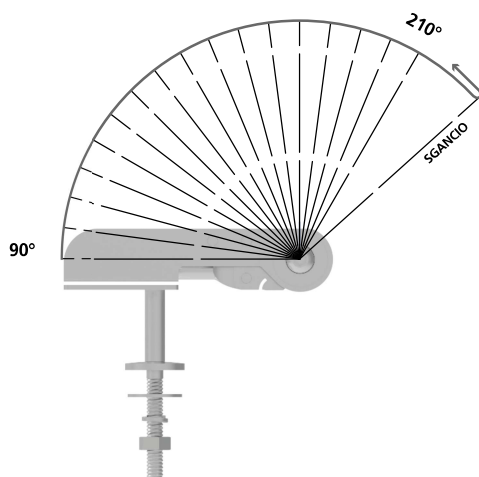

9500 THREADED JOINT

THREADED JOINT

Family	Angle	Steps	Assembly joint	Accessories	Note	Code
9500	90°-210°	16	Threaded joint		Friction	MOPA06951
9500	90°-135°	6	Threaded joint		Friction	MOPA06986
9500	90°-180°	12	Threaded joint		Friction	MOPA07067
9500	90°-135°	6	Threaded joint		Strong friction	MOPA07338
9500	90°-180°	12			Strong friction	MOPA07521

1. To unlock, open fully
2. Lower all the way down
3. Lift and adjust as desired

Manual	Armchairs	Sofas	Cycles:50.000	2YEARS Warranty
--------	-----------	-------	---------------	-----------------