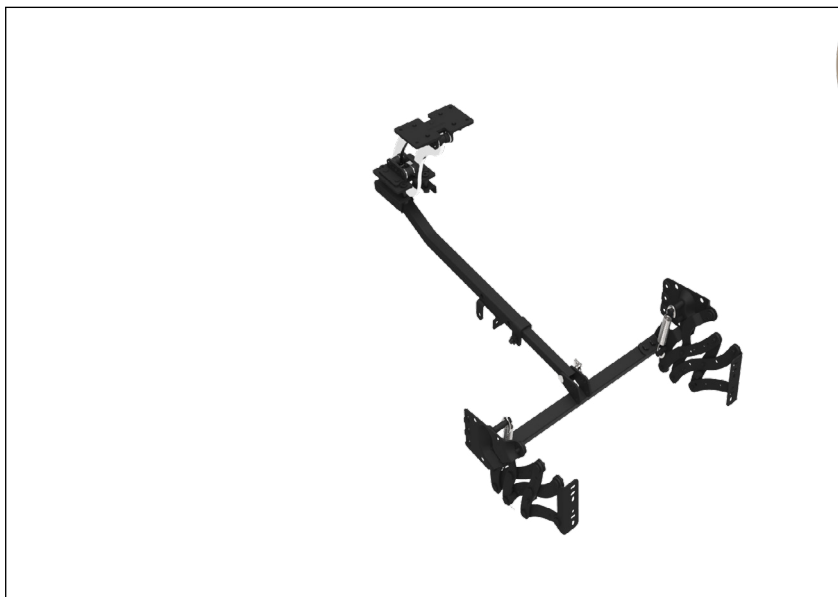

SCORPION recliner manual

Code PM07524-XXX

BETWEEN HUMAN AND TECHNOLOGY

Standard sizes (mm)	
Size Mechanism	
	500
	600
	700
Size maximum Backrest	
	880

Manual	7kg +/- 1kg	270mm	Armchair	Sofas	MAX 160kg 360lbs Maximum capacity	Cycles:50.000	2YEARS Warranty
--------	-------------	-------	----------	-------	--------------------------------------	---------------	------------------------

Benefit: SCORPION recliner manual is the evolution of the homonymous mechanism SCORPION manual. The peculiarity of this mechanism is to combine the characteristics of a mechanical with those of a backrest. The extreme simplicity of use and the elegance of the movement make its use unique. To operate it just move the action of the weight of the user back so as to trigger the mechanism of synchronization that allows the

simultaneous opening of the footboard and the backrest that, unlike the SCORPION manual, reclines by as much as 10°, (recliner function), increasing the seat depth of 270mm in comfort, completely transforming the finished product both in aesthetics and usability. SCORPION recliner manual has been designed to be upholstered with both CLOSED BASE and OPEN BASE.