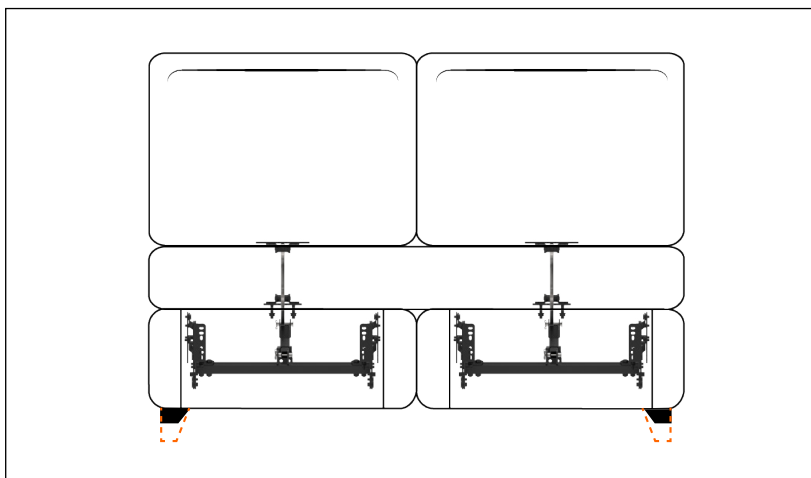

SCORPION recliner manual

Code PM07524-XXX

BETWEEN HUMAN AND TECHNOLOGY

Standard sizes (mm)	
Size Mechanism	
	500
	600
	700
Size maximum Backrest	
	880

Manual	7kg +/- 1kg	270mm	Armchair	Sofas	MAX 160kg 360lbs Maximum capacity	Cycles:50.000	2YEARS Warranty
--------	-------------	-------	----------	-------	--------------------------------------	---------------	------------------------

Benefit: SCORPION recliner manual is the evolution of the homonymous mechanism SCORPION manual. The peculiarity of this mechanism is to combine the characteristics of a mechanical with those of a backrest. The extreme simplicity of use and the elegance of the movement make its use unique. To operate it just move the action of the weight of the user back so as to trigger the mechanism of synchronization that allows the

simultaneous opening of the footboard and the backrest that, unlike the SCORPION manual, reclines by as much as 10°, (recliner function), increasing the seat depth of 270mm in comfort, completely transforming the finished product both in aesthetics and usability. SCORPION recliner manual has been designed to be upholstered with both CLOSED BASE and OPEN BASE.