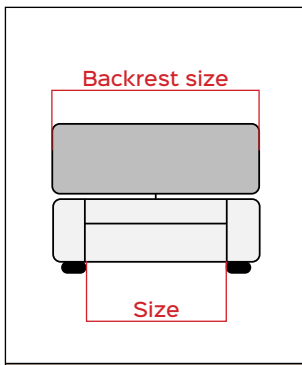

SCORPION recliner manual

Code PM07524-XXX

BETWEEN HUMAN AND TECHNOLOGY

Standard sizes (mm)	
Size Mechanism	
	500
	600
	700
Size maximum Backrest	
	880

Manual	7kg +/- 1kg	270mm	Armchair	Sofas	MAX 160kg 360lbs Maximum capacity	Cycles:50.000	2YEARS Warranty
--------	-------------	-------	----------	-------	--------------------------------------	---------------	------------------------

simultaneous opening of the footboard and the backrest that, unlike the SCORPION manual, reclines by as much as 10°, (recliner function), increasing the seat depth of 270mm in comfort, completely transforming the finished product both in aesthetics and usability. SCORPION recliner manual has been designed to be upholstered with both CLOSED BASE and OPEN BASE.