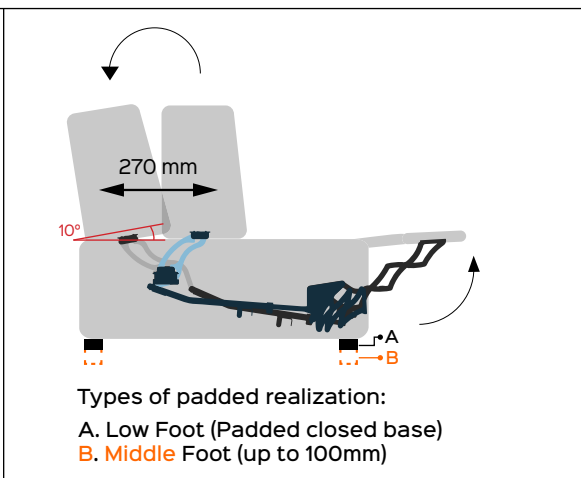

SCORPION recliner manual

Code PM07524-XXX

BETWEEN HUMAN AND TECHNOLOGY

Standard sizes (mm)	
Size Mechanism	
	500
	600
	700
Size maximum Backrest	
	880

Manual	7kg +/- 1kg	270mm	Armchair	Sofas	MAX 160kg 360lbs Maximum capacity	Cycles:50.000	2YEARS Warranty
--------	-------------	-------	----------	-------	--------------------------------------	---------------	------------------------

simultaneous opening of the footboard and the backrest that, unlike the SCORPION manual, reclines by as much as 10°, (recliner function), increasing the seat depth of 270mm in comfort, completely transforming the finished product both in aesthetics and usability. SCORPION recliner manual has been designed to be upholstered with both CLOSED BASE and OPEN BASE.