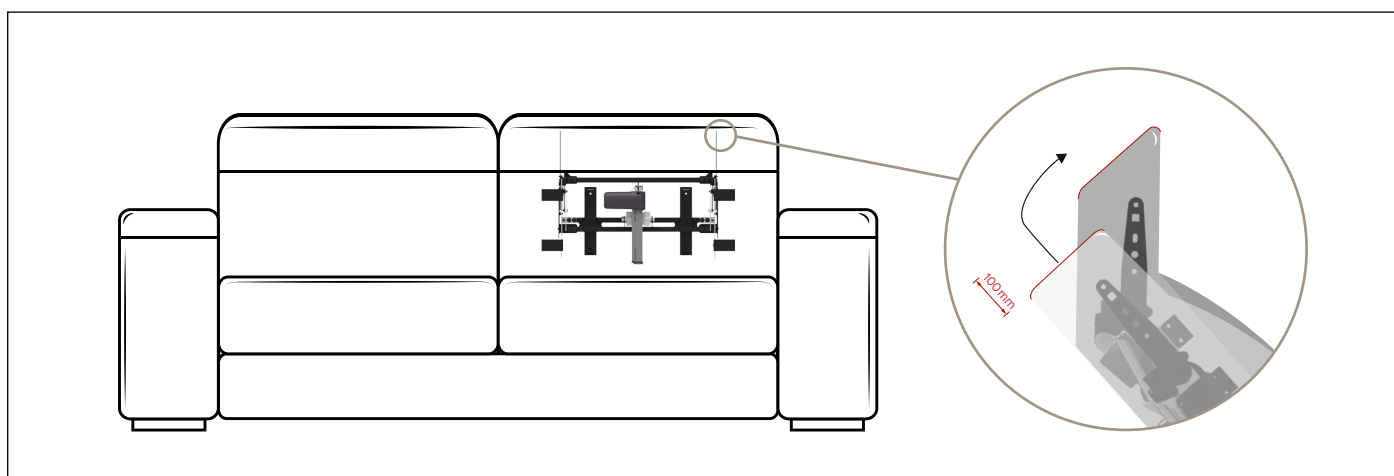

# SPIN UP total back reinforced motorized

Code PE07500-XXX

DESIGN IN MOVIMENTO

Standard sizes (mm)	
Suggested size for the Seat	Headrest size
900	861
1000	961
1100	1061
1200	1161

Motorized	8,3kg +/- 500gr	180°-223°	Armchairs	Sofas	Load:30kg	Cycles:30.000	2 YEARS Mechanism 2 YEARS Actuator Warranty
-----------	-----------------	-----------	-----------	-------	-----------	---------------	---

**Benefit:** The SPIN UP total back reinforced motorized electric headrest/backrest responds to the need to use it inside seats greater than 761 mm. The reinforced version has the same characteristics as the "standard" version: the levers perform a translation of 100mm and a rotation with an angle of 43° and this