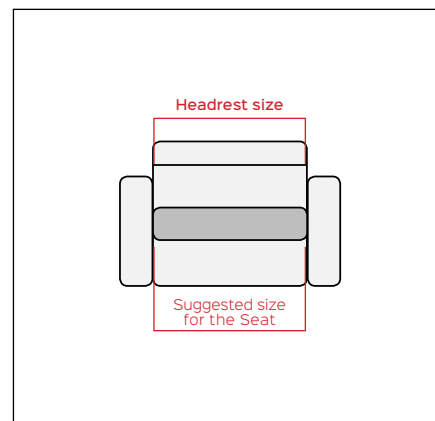

# SPIN UP total back reinforced motorized

Code PE07500-XXX

DESIGN IN MOVIMENTO

Standard sizes (mm)	
Suggested size for the Seat	Headrest size
900	861
1000	961
1100	1061
1200	1161

Motorized	8,3kg +/- 500gr	180°-223°	Armchairs	Sofas	Load:30kg	Cycles:30.000	2 YEARS Mechanism 2 YEARS Actuator Warranty
-----------	-----------------	-----------	-----------	-------	-----------	---------------	---