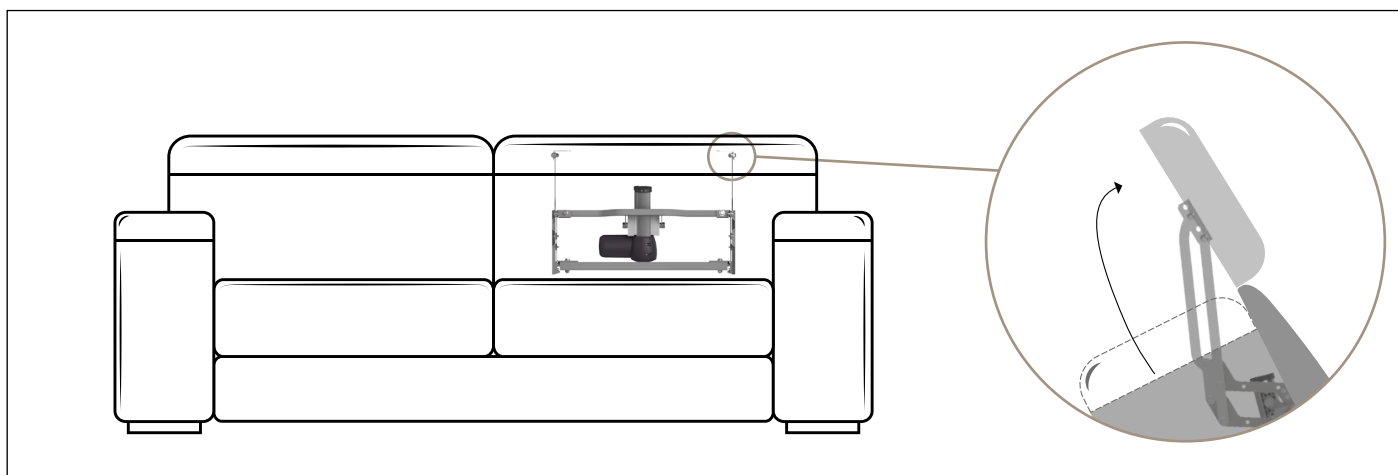

STILE *motorized (0780)*

Code PEPLIV70-XXX

DESIGN IN MOVIMENTO

Standard sizes (mm)	
Suggested size for the Seat	Headrest size
540	370
650	480
730	560
800	630
880	710

More than **30** measures available

Motorized	5Kg +/- 500gr	90°-163°	Armchairs	Sofas	Load: 20kg	Cycles: 30.000	2 YEARS Mechanism 2 YEARS Actuator Warranty
-----------	---------------	----------	-----------	-------	------------	----------------	---

Benefit: The STILE motorized headrest is a product of the STILE family. Widely used thanks to its high ease use, the contemporary design and the chromed finishes. 81° rotation, 212 mm lift and a 40 mm translation.