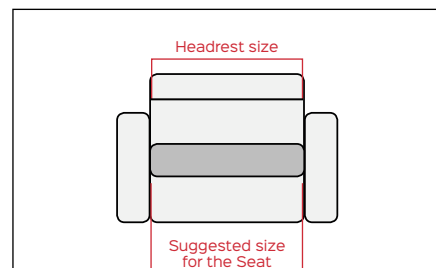

STILE *motorized (0780)*

Code PEPLIV70-XXX

DESIGN IN MOVIMENTO

Standard sizes (mm)	
Suggested size for the Seat	Headrest size
540	370
650	480
730	560
800	630
880	710

More than **30** measures available

Motorized	5Kg +/- 500gr	90°-163°	Armchairs	Sofas	Load: 20kg	Cycles: 30.000	2 YEARS Mechanism 2 YEARS Actuator Warranty
-----------	---------------	----------	-----------	-------	------------	----------------	---