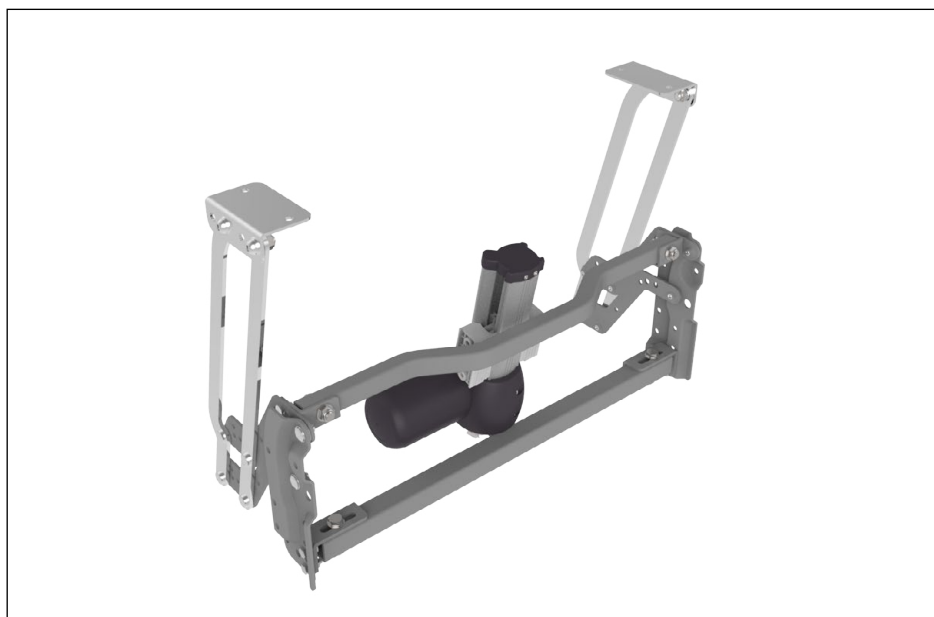

STILE *motorized (0780)*

Code PEPLIV70-XXX

DESIGN IN MOVIMENTO

Standard sizes (mm)	
Suggested size for the Seat	Headrest size
540	370
650	480
730	560
800	630
880	710

More than **30** measures available

Motorized	5Kg +/- 500gr	90°-163°	Armchairs	Sofas	Load: 20kg	Cycles: 30.000	2 YEARS Mechanism 2 YEARS Actuator Warranty
-----------	---------------	----------	-----------	-------	------------	----------------	---

Benefit: The STILE motorized headrest is a product of the STILE family. Widely used thanks to its high ease use, the contemporary design and the chromed finishes. 81° rotation, 212 mm lift and a 40 mm translation.

This headrest guarantees a high comfort level in all its different positions, from the TV one to the relax position, to keep the correct posture in all the different positions.

Optional

ACCESSORIES	ELECTRIC KIT	ACTUATORS	CONTROL SYSTEM	BUILT IN SWITCHES	CONTROL PLATES
		KIT CARTER		PLUGS & CABLE EXTENSIONS	POWER SUPPLY & BATTERY PACKS