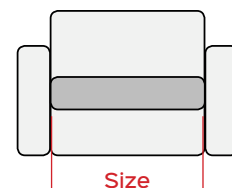

SPAZIO double zero motorized

Code PE6114-XXX

DESIGN IN MOVIMENTO

Standard sizes (mm)

540

650

730

800