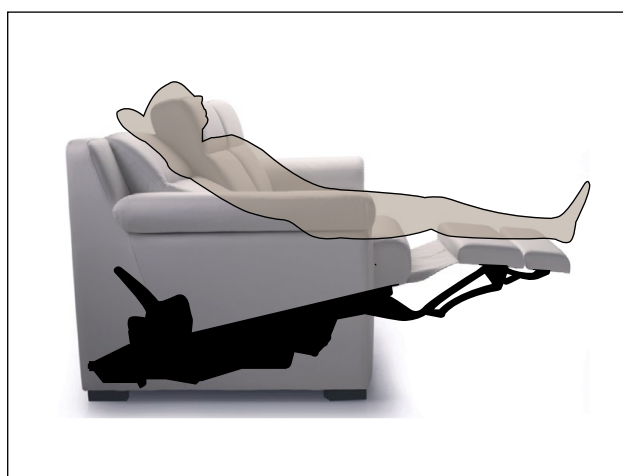

Positions:

Closed

TV

Full Relax

Benefit: SPAZIO double zero motorized is the product widely used in the design of padded open base. The solid and functional structure, the additional flap that allows the user to have more space in the leg area and electric adjustment, are just some of the winning features of the double zero version. This mechanism is characterized by a more spacious seat, which in combination with the additional flap, allows

manufacturers of padded to be able to use a single mattress while maintaining the same width between the seat and footboard. The electrical adjustment allows the user to find the most comfortable position of use, all in safety, thanks to the characteristic 0-Wall. It is also possible, on request, to customize the finishes of the exposed parts.